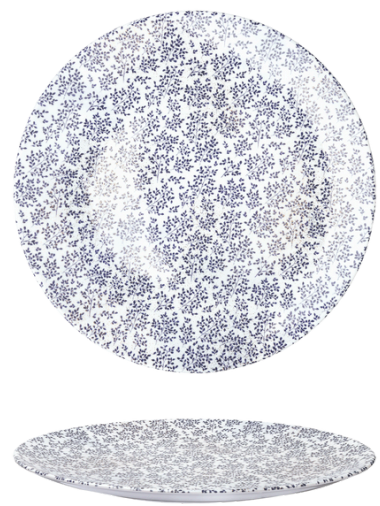

ISC1716
T0072-A0002
SAUCER 16 CM

ISB4012
POT 1.2L

ISC2121
T0072-A0002
PLATE 21 CM

ISC2127
T0073-A0002
PLATE 27 CM

ISC2130
T0072-A0002
PLATE 30 CM

DSY1415
T0075-A0002
BOWL 15 CM

ISC1922
T0075-A0002
DEEP PLATE 22 CM

ISC2124
T0074 - A0002
PLATE 24 CM

GOLDEN DEW

Delicate and natural inglaze blue leaf motif, delicately sprinkled with tiny onglaze gold dots reminiscent of morning dew.

ISC2124
T0074-A0001
PLATE 24 CM

ISC2127
T0073-A0001
PLATE 27 CM

ISC2130
T0072-A0001
PLATE 30 CM

AMB0825
X9335
CUP 25 CL

ISC1716
T0072-A0001
SAUCER 16 CM

ISB4012
POT 1,2L

ISC3020
T0072-A0001
OVAL 20 CM

ISC3028
T0073-A0001
OVAL 28 CM

ISC3032
T0075-A0001
OVAL 32 CM

DSY1415
T0075-A0001
BOWL 15 CM

ISC1922
T0075-A0001
DEEP PLATE 22 CM

ISC2124
T0074 - A0001
PLATE 24 CM

decolab

USING OUR DESIGNS OR YOUR OWN PHOTOS, THE POSSIBILITIES ARE ENDLESS. IF YOU WANT SOMETHING UNIQUE, YOU CAN COMBINE DIFFERENT ELEMENTS, ADD TEXTURES, EXPERIMENT WITH COLOURS AND SHAPES - THE RESULT WITH COLOURS AND SHAPES - THE RESULT WILL BE A TRUE REFLECTION OF YOUR PERSONALITY AND STYLE.