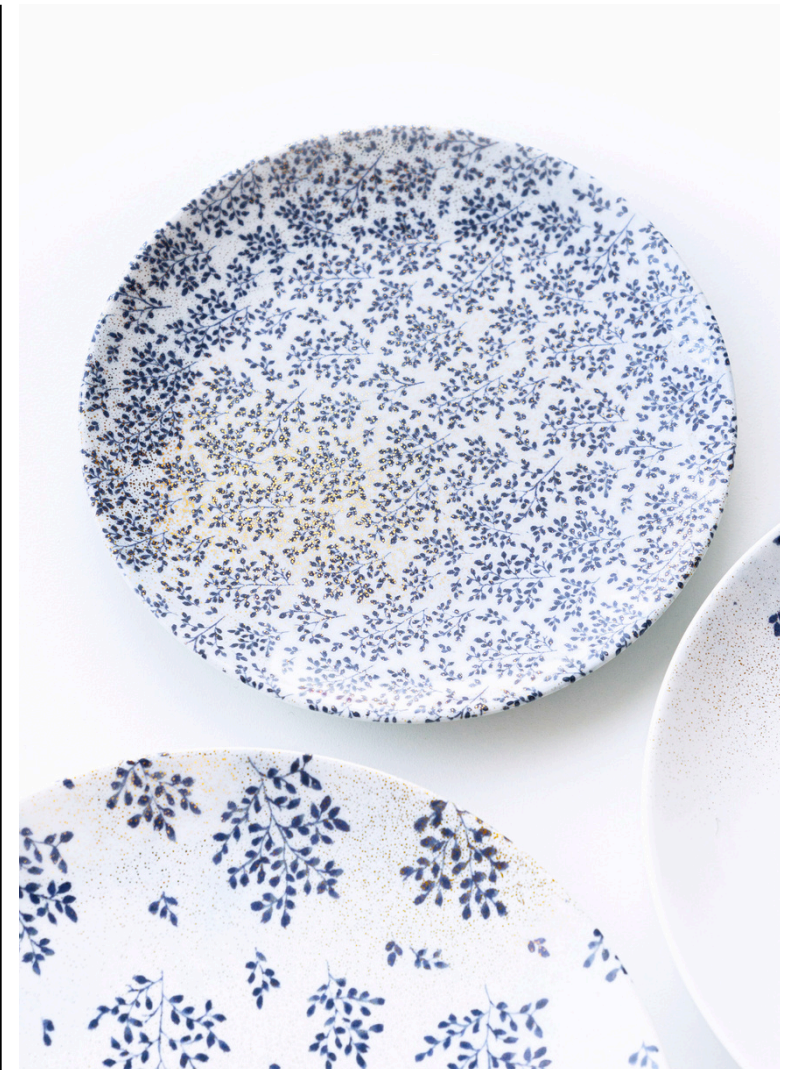

ISC1716
T0072-A0002
SAUCER 16 CM

ISB4012
POT 1.2L

ISC2121
T0072-A0002
PLATE 21 CM

ISC2127
T0073-A0002
PLATE 27 CM

ISC2130
T0072-A0002
PLATE 30 CM

DSY1415
T0075-A0002
BOWL 15 CM

ISC1922
T0075-A0002
DEEP PLATE 22 CM

ISC2124
T0074 - A0002
PLATE 24 CM

GOLDEN DEW

Delicate and natural inglaze blue leaf motif, delicately sprinkled with tiny onglaze gold dots reminiscent of morning dew.

ISC2124
T0074-A0001
PLATE 24 CM

ISC2127
T0073-A0001
PLATE 27 CM

ISC2130
T0072-A0001
PLATE 30 CM

AMB0825
X9335
CUP 25 CL

ISC1716
T0072-A0001
SAUCER 16 CM

ISB4012
POT 1,2L

ISC3020
T0072-A0001
OVAL 20 CM

ISC3028
T0073-A0001
OVAL 28 CM

ISC3032
T0075-A0001
OVAL 32 CM

DSY1415
T0075-A0001
BOWL 15 CM

ISC1922
T0075-A0001
DEEP PLATE 22 CM

ISC2124
T0074 - A0001
PLATE 24 CM

decolab

USING OUR DESIGNS OR YOUR OWN PHOTOS, THE POSSIBILITIES ARE ENDLESS. IF YOU WANT SOMETHING UNIQUE, YOU CAN COMBINE DIFFERENT ELEMENTS, ADD TEXTURES, EXPERIMENT WITH COLOURS AND SHAPES - THE RESULT WITH COLOURS AND SHAPES - THE RESULT WILL BE A TRUE REFLECTION OF YOUR PERSONALITY AND STYLE.