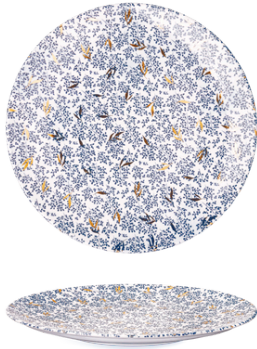

decolab
GOLDEN
COLLECTIONS

GOLDEN TWIG

Delicate inglaze blue leaves and onglaze golden twigs.

ISC3020
T0072-A0002
OVAL 20 CM

ISC3028
T0073-A0002
OVAL 28 CM

ISC3032
T0075-A0002
OVAL 32 CM

AMB0825
X9335
CUP 25 CL

ISC1716
T0072-A0002
SAUCER 16 CM

ISB4012
POT 1.2L

ISC2121
T0072-A0002
PLATE 21 CM

ISC2127
T0073-A0002
PLATE 27 CM

ISC2130
T0072-A0002
PLATE 30 CM

DSY1415
T0075-A0002
BOWL 15 CM

ISC1922
T0075-A0002
DEEP PLATE 22 CM

ISC2124
T0074 - A0002
PLATE 24 CM

GOLDEN DEW

Delicate and natural inglaze blue leaf motif, delicately sprinkled with tiny onglaze gold dots reminiscent of morning dew.

ISC2124
T0074-A0001
PLATE 24 CM

ISC2127
T0073-A0001
PLATE 27 CM

ISC1922
T0075-A0001
DEEP PLATE 22 CM

ISC2124
T0074 - A0001
PLATE 24 CM

decolab

USING OUR DESIGNS OR YOUR OWN PHOTOS, THE POSSIBILITIES ARE ENDLESS. IF YOU WANT SOMETHING UNIQUE, YOU CAN COMBINE DIFFERENT ELEMENTS, ADD TEXTURES, EXPERIMENT WITH COLOURS AND SHAPES - THE RESULT WITH COLOURS AND SHAPES - THE RESULT WILL BE A TRUE REFLECTION OF YOUR PERSONALITY AND STYLE.