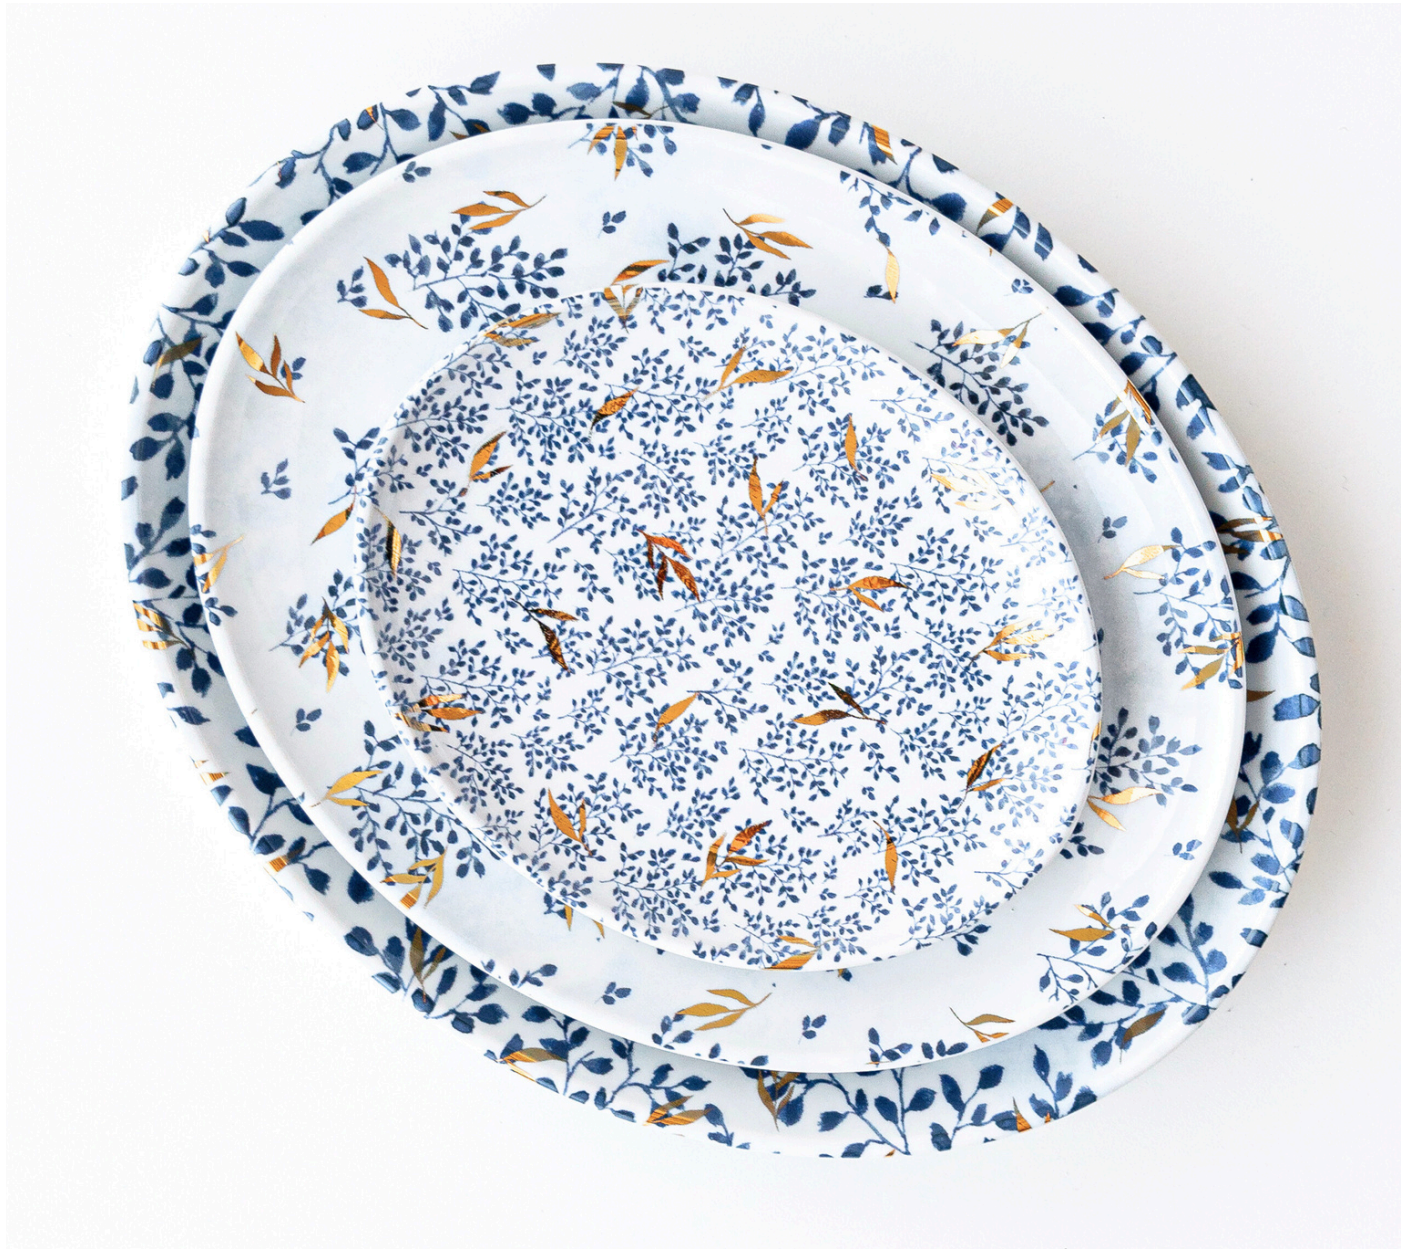

decolab
GOLDEN
COLLECTIONS

GOLDEN TWIG

Delicate inglaze blue leaves and onglaze golden twigs.

ISC3020
T0072-A0002
OVAL 20 CM

ISC3028
T0073-A0002
OVAL 28 CM

ISC3032
T0075-A0002
OVAL 32 CM

AMB0825
X9335
CUP 25 CL

ISC1716
T0072-A0002
SAUCER 16 CM

ISB4012
POT 1.2L

ISC2121
T0072-A0002
PLATE 21 CM

ISC2127
T0073-A0002
PLATE 27 CM

ISC2130
T0072-A0002
PLATE 30 CM

DSY1415
T0075-A0002
BOWL 15 CM

ISC1922
T0075-A0002
DEEP PLATE 22 CM

ISC2124
T0074 - A0002
PLATE 24 CM

GOLDEN DEW

Delicate and natural inglaze blue leaf motif, delicately sprinkled with tiny onglaze gold dots reminiscent of morning dew.

ISC2124
T0074-A0001
PLATE 24 CM

ISC2127
T0073-A0001
PLATE 27 CM

ISC1922
T0075-A0001
DEEP PLATE 22 CM

ISC2124
T0074 - A0001
PLATE 24 CM

decolab

USING OUR DESIGNS OR YOUR OWN PHOTOS, THE POSSIBILITIES ARE ENDLESS. IF YOU WANT SOMETHING UNIQUE, YOU CAN COMBINE DIFFERENT ELEMENTS, ADD TEXTURES, EXPERIMENT WITH COLOURS AND SHAPES - THE RESULT WITH COLOURS AND SHAPES - THE RESULT WILL BE A TRUE REFLECTION OF YOUR PERSONALITY AND STYLE.