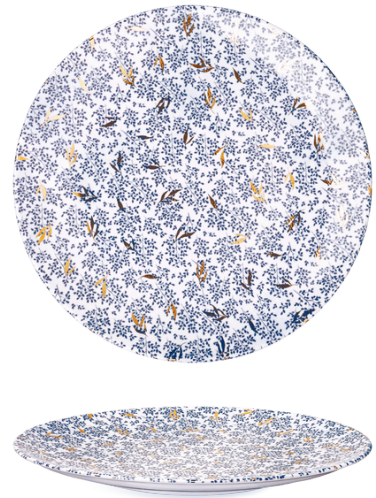

ISC1716
T0072-A0002
SAUCER 16 CM

ISB4012
POT 1.2L

ISC2121
T0072-A0002
PLATE 21 CM

ISC2127
T0073-A0002
PLATE 27 CM

ISC2130
T0072-A0002
PLATE 30 CM

DSY1415
T0075-A0002
BOWL 15 CM

ISC1922
T0075-A0002
DEEP PLATE 22 CM

ISC2124
T0074 - A0002
PLATE 24 CM

GOLDEN DEW

Delicate and natural inglaze blue leaf motif, delicately sprinkled with tiny onglaze gold dots reminiscent of morning dew.

ISC2124
T0074-A0001
PLATE 24 CM

ISC2127
T0073-A0001
PLATE 27 CM

ISC2130
T0072-A0001
PLATE 30 CM

AMB0825
X9335
CUP 25 CL

ISC1716
T0072-A0001
SAUCER 16 CM

ISB4012
POT 1,2L

ISC3020
T0072-A0001
OVAL 20 CM

ISC3028
T0073-A0001
OVAL 28 CM

ISC3032
T0075-A0001
OVAL 32 CM

DSY1415
T0075-A0001
BOWL 15 CM

ISC1922
T0075-A0001
DEEP PLATE 22 CM

ISC2124
T0074 - A0001
PLATE 24 CM

decolab

USING OUR DESIGNS OR YOUR OWN PHOTOS, THE POSSIBILITIES ARE ENDLESS. IF YOU WANT SOMETHING UNIQUE, YOU CAN COMBINE DIFFERENT ELEMENTS, ADD TEXTURES, EXPERIMENT WITH COLOURS AND SHAPES - THE RESULT WITH COLOURS AND SHAPES - THE RESULT WILL BE A TRUE REFLECTION OF YOUR PERSONALITY AND STYLE.