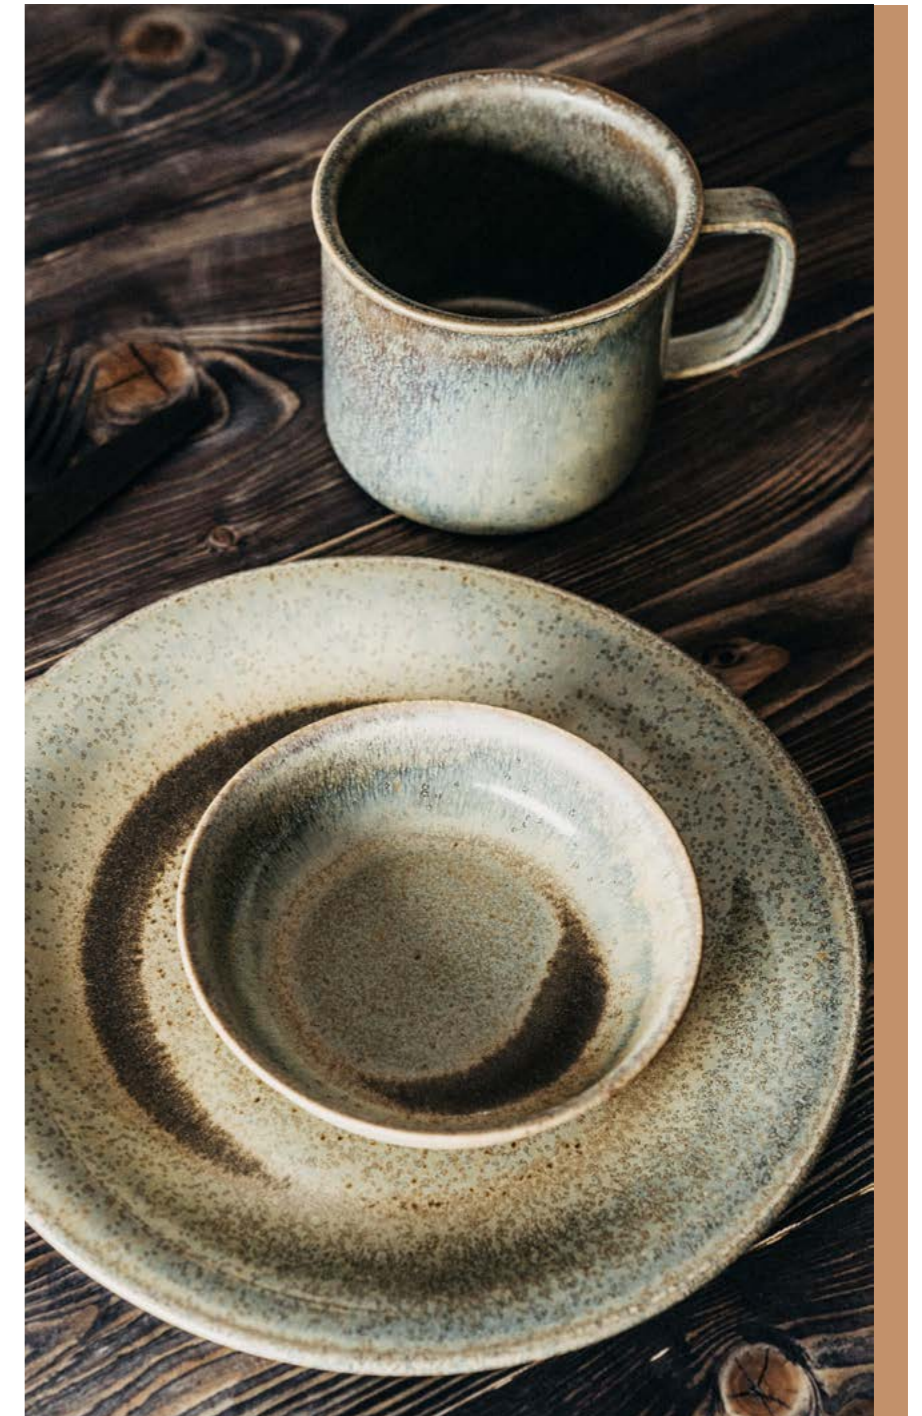

ETNA
a flame of volcanic heat