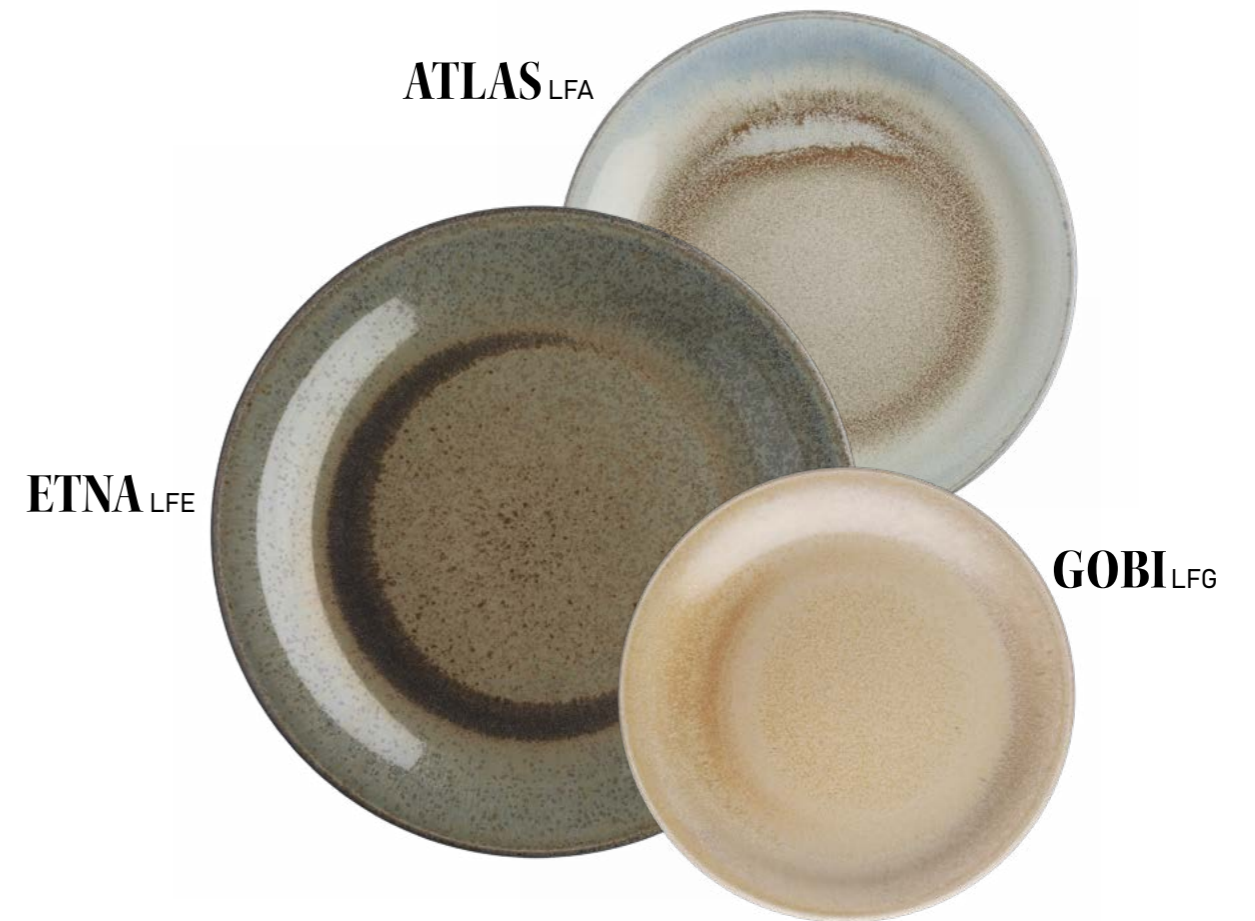

CRAFT
SELECTION

CRAFT SELECTION

Hard porcelain (burned 1380°C) where craftsmanship meets durability, and each piece is a canvas of nature on your plate.

Each piece is hand-glazed, making each item original with a unique texture.

ATLAS

a breath of mountain breeze

LFA3020
oval plate 20 cm

LFA0618
mug 18 cl

LFA1421
bowl 21 cm

LFA1526
oval bowl 26 cm

LFA2121
coup plate 21 cm

LFA2128
coup plate 28 cm

LFG0618
mug 18 cl

LFG0635
mug 35 cl

LFG0675
mug 75 cl

LFG1518
oval bowl 18 cm

LFG1526
oval bowl 26 cm

LFG1530
oval bowl 30 cm

LFG3020
oval plate 20 cm

LFG3028
oval plate 28 cm